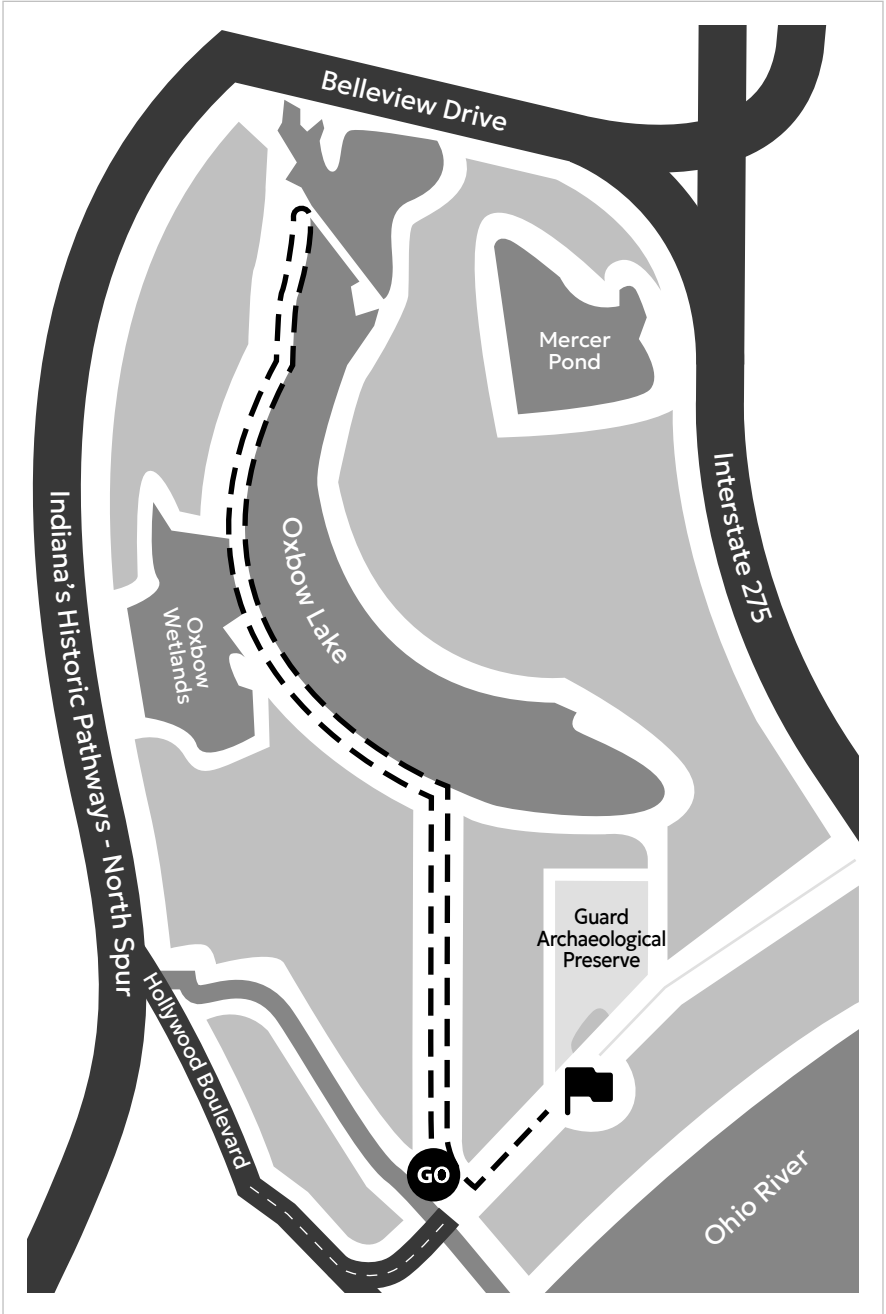

ARI 5K MAP

ADVENTURE TREK

START LINE
900 HOLLYWOOD BLVD

FINISH LINE
GUARD ARCH. PRESERVE

Archaeological Research Institute

ADVENTURE TREK MAP

FOLLOW THE SIGNS & FEATHER FLAGS FOR PARKING

Archaeological Research Institute

ADVENTURE TREK PARKING & SHUTTLE SERVICE

FOLLOW THE SIGNS & FEATHER FLAGS

Archaeological Research Institute