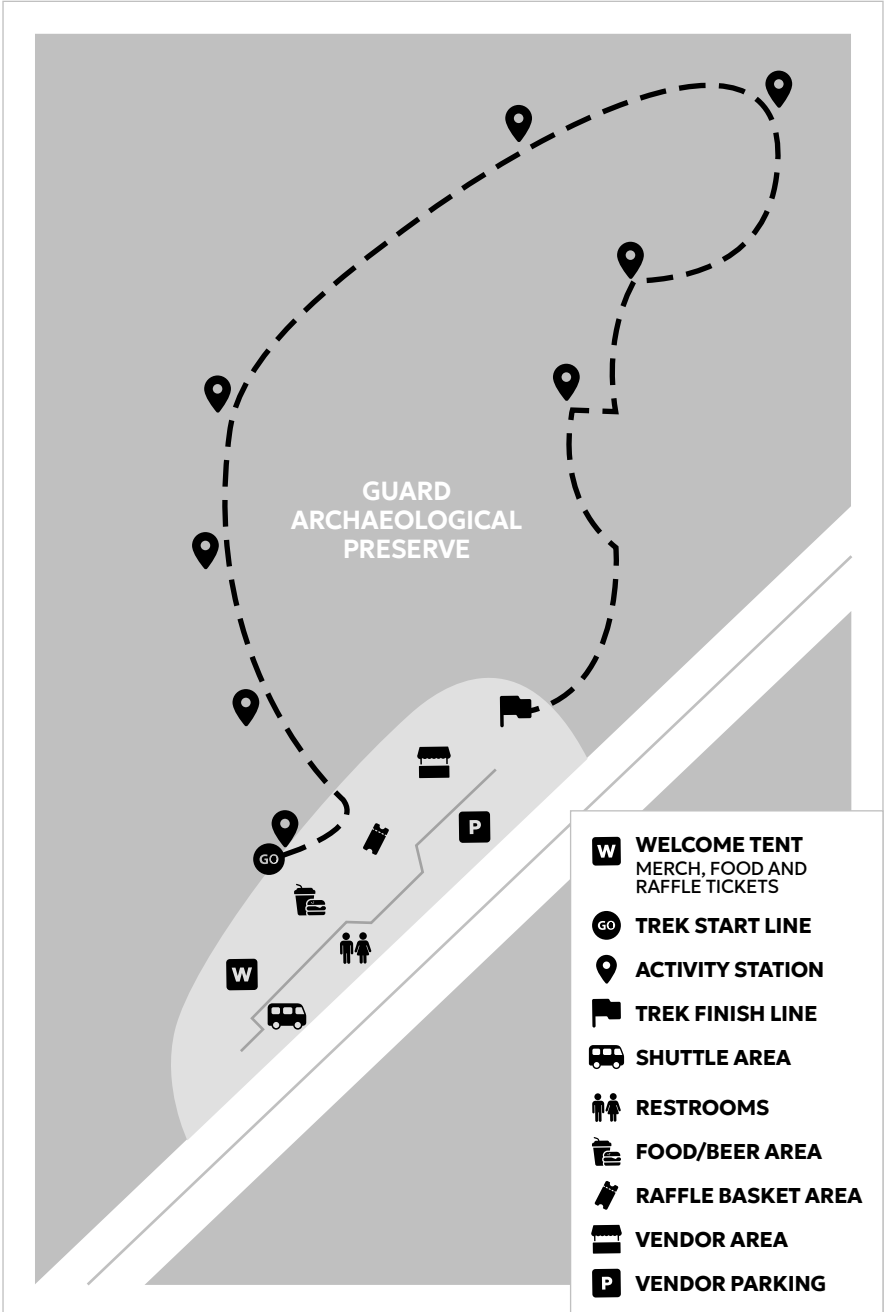

ARI 5K MAP

ADVENTURE TREK

START LINE
900 HOLLYWOOD BLVD

FINISH LINE
GUARD ARCH. PRESERVE

Archaeological Research Institute

ADVENTURE TREK MAP

FOLLOW THE SIGNS & FEATHER FLAGS FOR PARKING

Archaeological Research Institute

ADVENTURE TREK PARKING & SHUTTLE SERVICE

FOLLOW THE SIGNS & FEATHER FLAGS

Archaeological Research Institute